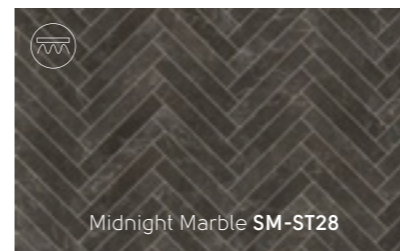

Glacial Marble SM-ST27