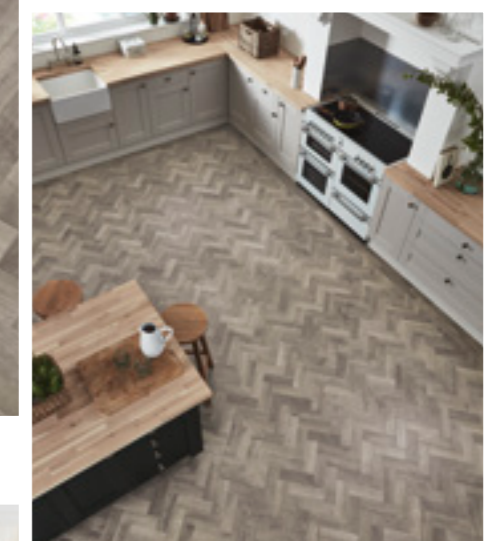

Full of charm & character

Our Art Select wood collection features our most intricate designs taking inspiration from oaks sourced from the ancient forests of Europe. These highly realistic textured surfaces are combined with deep bevelled edges to define each individual plank, resulting in a collection that embodies luxury, sophistication and versatility.

Recreate a timeless period style with traditional 9" x 3" planks, featuring a mix of pale and dark golden oak designs and intricate grain details. Or for a contemporary take on the classic parquet style, opt for a modern 18" x 3" sized plank. From the subtle peachy hues of Savannah Oak to the cool grey tones of Glacier Oak, our Art Select collection offers a choice of oak designs that will bring the beauty of the natural world to life in your home.

18" x 3"