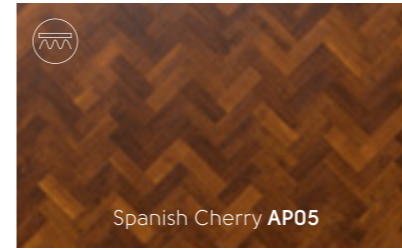

Recreate a timeless period style with traditional 9" x 3" planks, featuring a mix of pale and dark golden oak designs and intricate grain details. Or for a contemporary take on the classic parquet style, opt for a modern 18" x 3" sized plank. From the subtle peachy hues of Savannah Oak to the cool grey tones of Glacier Oak, our Art Select collection offers a choice of oak designs that will bring the beauty of the natural world to life in your home.

9" x 3"

18" x 3"

Blond Oak AP01

Spanish Cherry AP05

Morning Oak AP06

Storm Oak AP07

Storm Oak AP07

Blond Oak AP01

Auburn Oak AP02

Black Oak AP03

Auburn Oak AP02

Morning Oak AP06

Prairie Oak SM-RL20

Prairie Oak SM-RL20

Glacier Oak SM-RL21

Glacier Oak SM-RL21