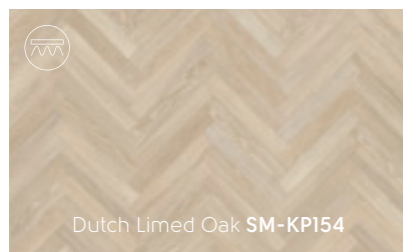

Grey Limed Oak SM-KP138

Traditional Character Oak SM-KP146

Grey Studio Oak SM-KP152

Traditional Character Oak SM-KP146

Grey Studio Oak SM-KP152

Dutch Limed Oak SM-KP154 with DS07 5mm design strip

Dutch Limed Oak SM-KP154