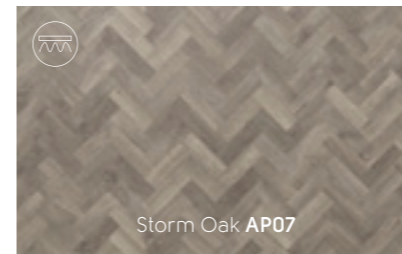

Recreate a timeless period style with traditional 9" x 3" planks, featuring a mix of pale and dark golden oak designs and intricate grain details. Or for a contemporary take on the classic parquet style, opt for a modern 18" x 3" sized plank. From the subtle peachy hues of Savannah Oak to the cool grey tones of Glacier Oak, our Art Select collection offers a choice of oak designs that will bring the beauty of the natural world to life in your home.

9" x 3"

18" x 3"

Blond Oak AP01

Spanish Cherry AP05

Morning Oak AP06

Storm Oak AP07

Storm Oak AP07

Blond Oak AP01

Auburn Oak AP02

Black Oak AP03

Auburn Oak AP02

Morning Oak AP06

Prairie Oak SM-RL20

Prairie Oak SM-RL20

Glacier Oak SM-RL21

Glacier Oak SM-RL21