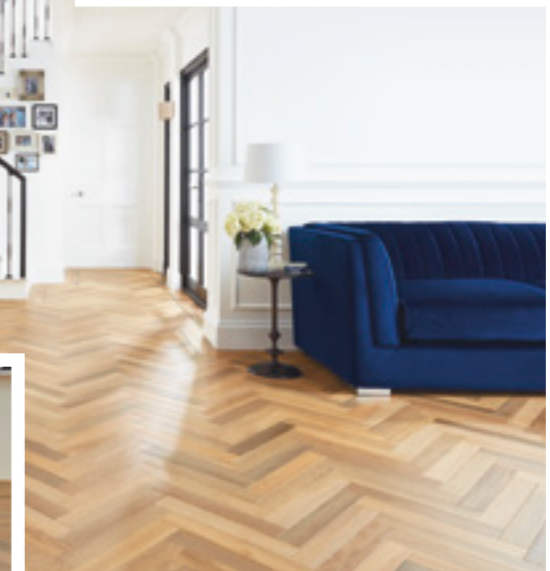

Full of charm & character

Our Art Select wood collection features our most intricate designs taking inspiration from oaks sourced from the ancient forests of Europe. These highly realistic textured surfaces are combined with deep bevelled edges to define each individual plank, resulting in a collection that embodies luxury, sophistication and versatility.

Recreate a timeless period style with traditional 9" x 3" planks, featuring a mix of pale and dark golden oak designs and intricate grain details. Or for a contemporary take on the classic parquet style, opt for a modern 18" x 3" sized plank. From the subtle peachy hues of Savannah Oak to the cool grey tones of Glacier Oak, our Art Select collection offers a choice of oak designs that will bring the beauty of the natural world to life in your home.