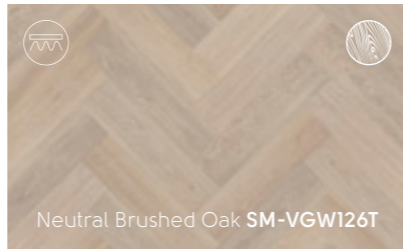

Design tip

Take the same design from room to room in different patterns to create a sense of continuity whilst giving each space its own identity.