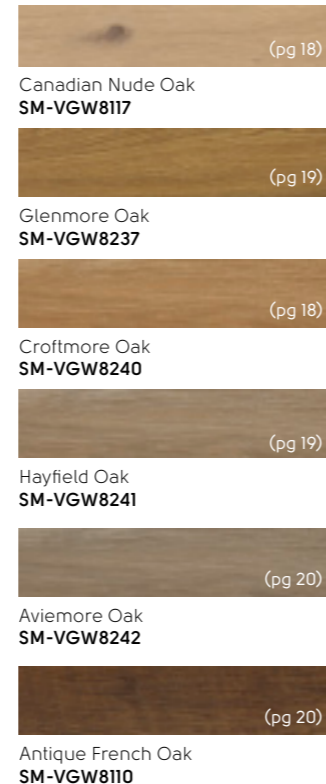

Glacial Marble SM-ST27
Midnight Marble SM-ST28

Ranges at a glance

Art Select

228mm x 76mm (9" x 3")

457mm x 76mm (18" x 3")

Van Gogh

711mm x 178mm (28" x 7")

457mm x 114mm (18" x 4.5")

Knight Tile

457mm x 76mm (18" x 3")

Sample service

When choosing a floor, take into account all of the surrounding materials and finishes. What colour will the walls or cabinets be? Will you have stained or white skirting boards? All of these items play a part in narrowing down your flooring choices.