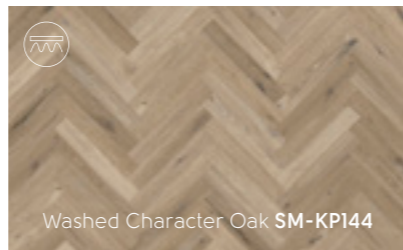

Pale Limed Oak SM-KP94

Lime Washed Oak SM-KP99

Washed Scandi Pine SM-KPI32

Washed Scandi Pine SM-KPI32

Lime Washed Oak SM-KP99

Washed Character Oak SM-KP144

Grey Limed Oak SM-KP138

Washed Character Oak SM-KP144