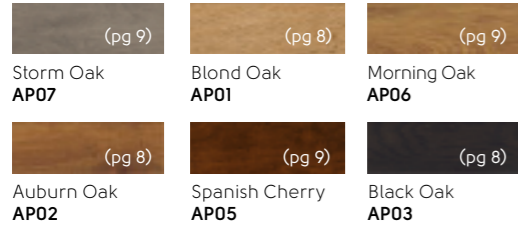

Ranges at a glance

Art Select

228mm x 76mm (9" x 3")