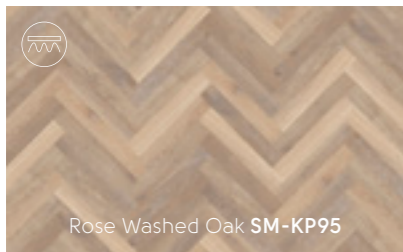

Palazzo Marble SM-VGT2413 | Canadian Urban Oak SM-VGW8116

= available in gluedown

= available in rigid core

Accessible style

Our popular Knight Tile collection is our most affordable range, offering versatility to home decorators. This collection covers a range of finishes, including rustic, lime washed and marble looks in 18" x 3" herringbone plank sizes, all finished with a light surface texture.

From the pale tones of Washed Scandi Pine to the dark hues of Midnight Marble, there is a design and colourway suited for all interiors.

18" x 3"

Rose Washed Oak SM-KP95

Pale Limed Oak SM-KP94

Rose Washed Oak SM-KP95