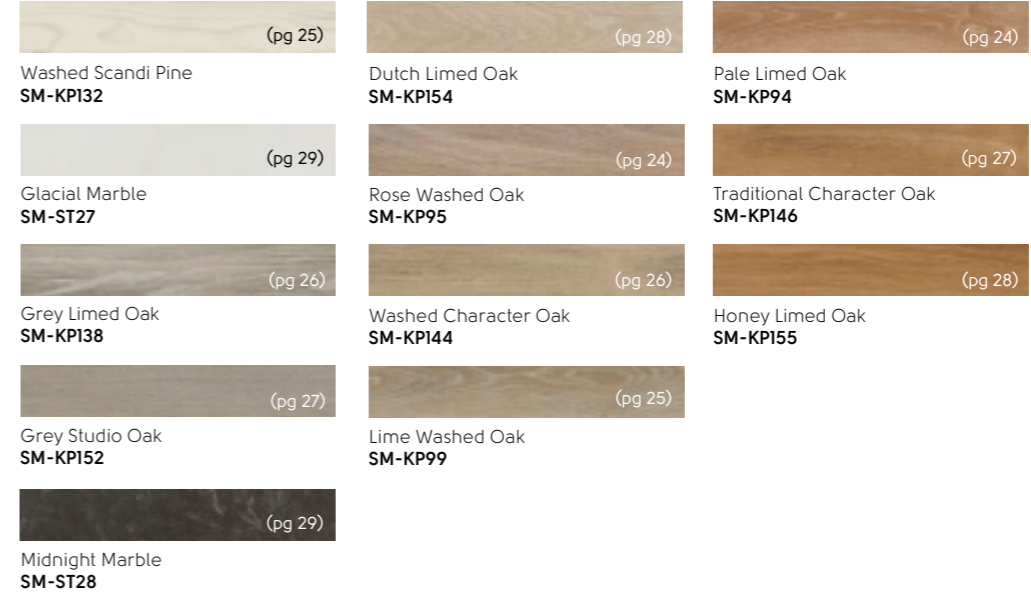

Knight Tile

457mm x 76mm (18" x 3")