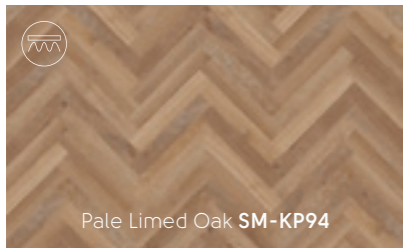

Rose Washed Oak SM-KP95