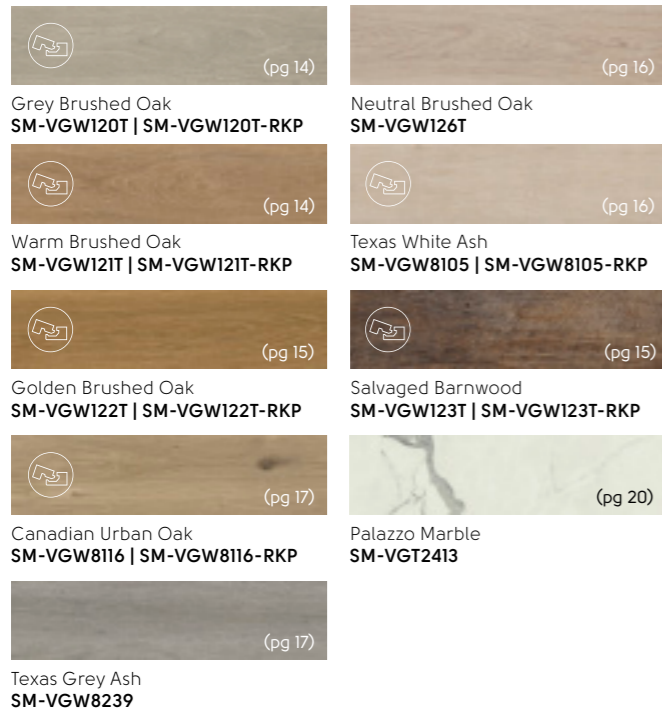

Honey Limed Oak SM-KP155

Honey Limed Oak SM-KP155

Glacial Marble SM-ST27

Midnight Marble SM-ST28

Glacial Marble SM-ST27 | Midnight Marble SM-ST28

Design tip

For a statement style, why not combine complementary or contrasting designs for a stunning geometric effect.

Glacial Marble SM-ST27
Midnight Marble SM-ST28

Ranges at a glance

Art Select

228mm x 76mm (9" x 3")

457mm x 76mm (18" x 3")

Van Gogh

711mm x 178mm (28" x 7")

457mm x 114mm (18" x 4.5")

Knight Tile

457mm x 76mm (18" x 3")

Sample service

When choosing a floor, take into account all of the surrounding materials and finishes. What colour will the walls or cabinets be? Will you have stained or white skirting boards? All of these items play a part in narrowing down your flooring choices.