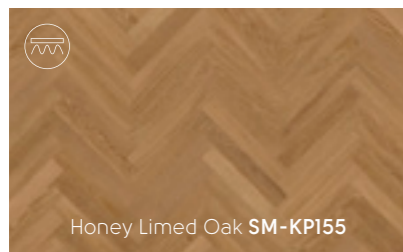

Grey Limed Oak SM-KP138

Traditional Character Oak SM-KP146

Grey Studio Oak SM-KP152

Traditional Character Oak SM-KP146

Grey Studio Oak SM-KP152

Dutch Limed Oak SM-KP154 with DS07 5mm design strip

Dutch Limed Oak SM-KP154