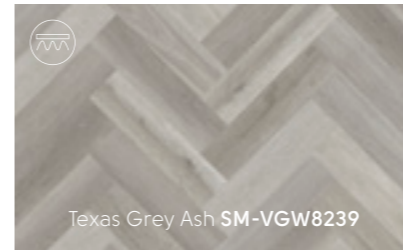

Neutral Brushed Oak SM-VGW126T

Texas White Ash SM-VGW8105 | SM-VGW8105-RKP

Neutral Brushed Oak SM-VGW126T

Texas White Ash SM-VGW8105 | SM-VGW8105-RKP

Canadian Urban Oak SM-VGW8116 | SM-VGW8116-RKP

Texas Grey Ash SM-VGW8239